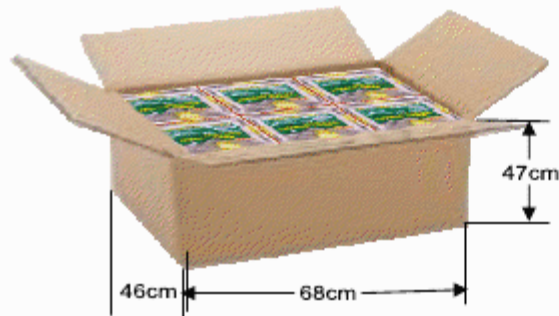

## FLY TRAP PACKING

<b>20 FCL</b>	<b>18,000KG</b>	<b>29CBM 1,000 CBM</b>	<b>20M x 6M x 8.5M 600CM X 180CM X 255CM</b>
---------------	-----------------	----------------------------	--

### **20FCL :**

Carton Inner Size : 66x44x45cm=150pcs

Carton Outer Size : 68x46x47cm= 0.1470CBM

Per CBM : 1/0.1470=6.80x150=1020pcs

**20FCL =29CBM x 90% x 1020 =26622pcs (sell as 25,000pcs/20'FCL)**

Arrangement:

The fly trap is packed in "# " shape to save spaces.